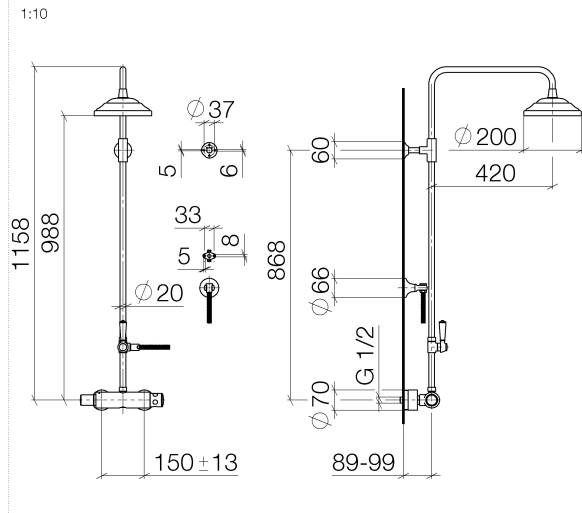

ST 050 304 4360

- shower with fixed riser projection 420mm
- rain shower Ø 200 mm
- rain shower with anti-scale system
- max. rainshower flow 14 l/min
- Function from: 8 l/min
- rotary diverter for fixed-riser shower/hand shower
- height of fittings up to rain shower (bottom edge) 985mm
- height of fittings up to top edge of elbow 1160mm
- two-part push-on rosette Ø 65 mm
- rosette for shower holder Ø 65mm
- rosette for wall mounting Ø 60mm
- gauge 150 mm - 13 mm
- metal shower hose 1250mm with integrated anti-twist protection
- 1/2" connection
- Pipe diameter 20 mm

Flow rate chart

Certificates

LGA_38665.

ST 050 304 4360

Parts for other finishes can be found here: [Chrome](#)

Spare parts list

No.	Item Number	Name	Quantity used	Delivery time
1	04 12 05 038 01-99	shower	1	30
2	04 28 22 101 20-99	spout	1	30
3	90 14 10 011 00 90	seal	1	2
4	90 17 11 037 01-99	holder	1	30
5	90 28 22 104 00-99	pipe	1	30
6	90 17 09 045 01-99	diverter	1	30
7	09 30 30 064-99	screw	1	30
8	09 18 20 011-99	base	1	30
9	09 28 22 013 90	pipe	1	2
10	11 170 370-99	MADISON Lever insert - Brushed Dark Platinum	1	30
11	09 30 30 062-99	screw	1	30
12	09 14 10 122 90	seal	1	2
13	28 104 970-99	Metal shower hose 1/2" x 1/2" x 1250 mm - Brushed Dark Platinum	1	2
14	28 050 410-99	holder	1	60
15	90 28 22 103 00-99	pipe	1	30
16	90 14 20 002 00 90	seal	1	2
17	04 17 01 044 01-99	fitting	1	30